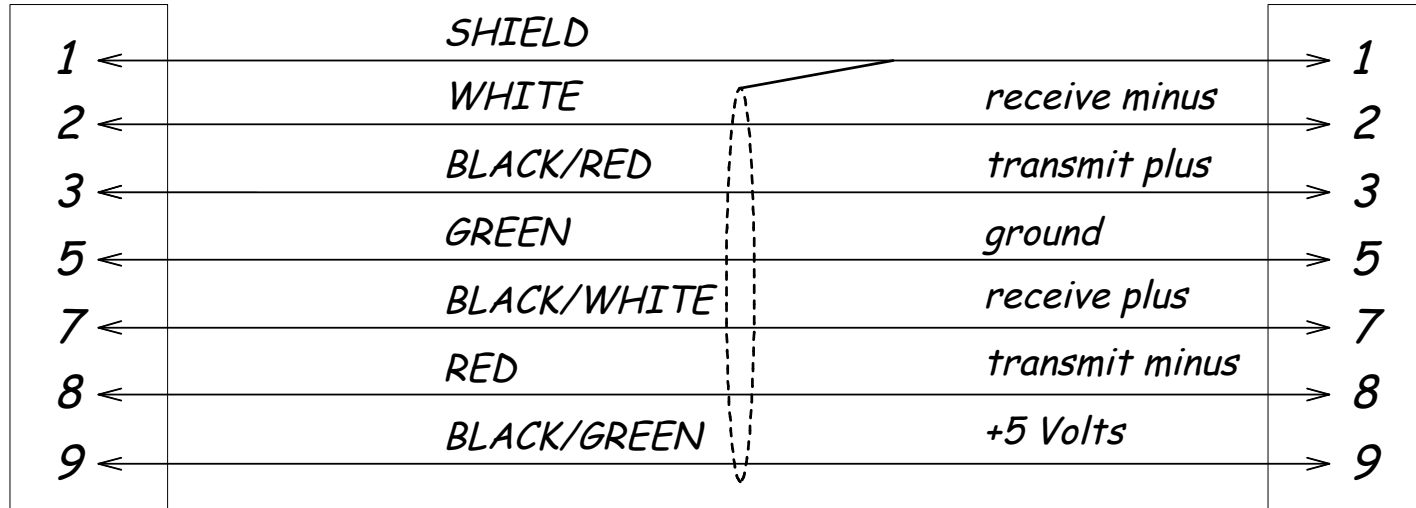

2

1

DSub-9 Female

DSub-9 Male

480L-LARC EXTENTION CABLE

LARC End

480L End

BELDEN 9503

818-887-9123

g7tek

Client:			
Dwg#:	480L-LARC	Date:	9/30/00
Rev:		File:	
Drawn:	TGW	Proj:	
Scale:	A		

480L-LARC

2

1

B

B

A

A