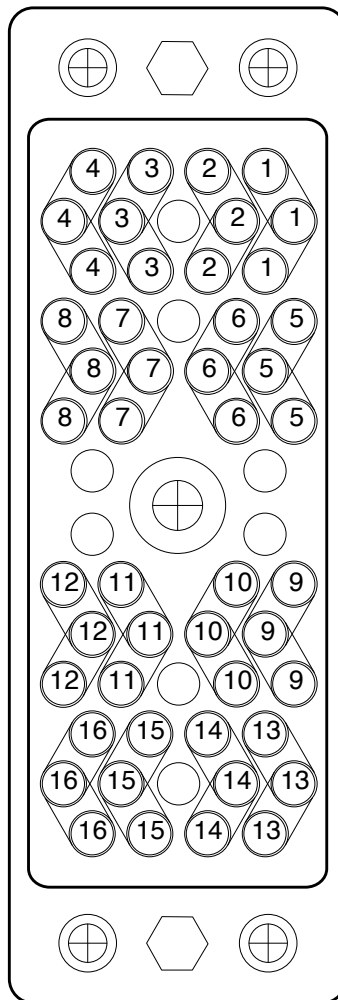

MALE
WIRE VIEW

FEMALE
WIRE VIEW

CKT	+	-	G
1	A	E	L
2	B	F	M
3	C	J	N
4	D	K	P
5	R	W	a
6	S	X	b
7	U	Y	c
8	V	Z	d
9	k	p	u
10	l	r	v
11	m	s	x
12	n	t	y
13	z	DD	KK
14	AA	EE	LL
15	BB	HH	MM
16	CC	JJ	NN

818-887-9123

g7tek

ELCO-56

Part: ELCO-90 PINOUT; REF DRAWING			
Dwg#:	ELCO-56	Date:	12/31/00
Rev:		File:	ELCO-56
Drawn:	TGW	Proj:	
Scale:	N/A		