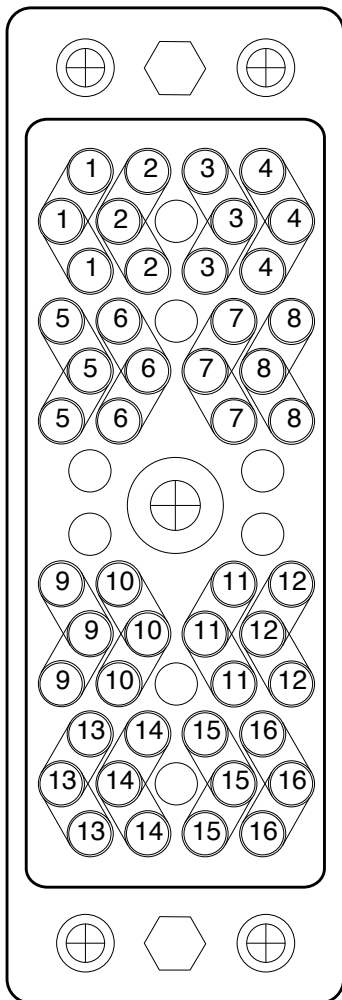

MALE
WIRE VIEW

FEMALE
WIRE VIEW

CKT	+	-	G
1	A	E	L
2	B	F	M
3	C	J	N
4	D	K	P
5	R	W	a
6	S	X	b
7	U	Y	c
8	V	Z	d
9	k	p	u
10	l	r	v
11	m	s	x
12	n	t	y
13	z	DD	KK
14	AA	EE	LL
15	BB	HH	MM
16	CC	JJ	NN

818-887-9123

g7tek

ELCO-56

Part: ELCO-90 PINOUT; REF DRAWING			
Dwg#:	ELCO-56	Date:	12/31/00
Rev:		File:	ELCO-56
Drawn:	TGW	Proj:	
Scale:	N/A		