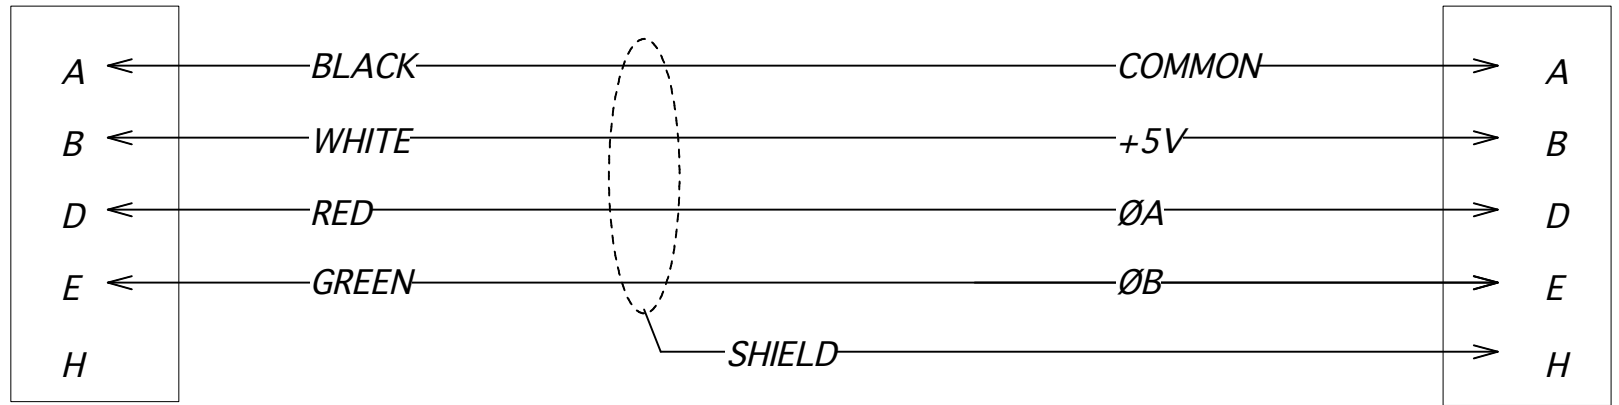

AMP 126-195

REAR VIEW OF MALE CONNECTOR

BELDEN 8723

818-887-9123

g7tek

BiPhase

Part: BiPhase; REF DRAWING			
Dwg#:	BiPhase	Date:	12/31/00
Rev:		File:	BiPhase
Drawn:	TGW	Proj:	
Scale:	N/A		