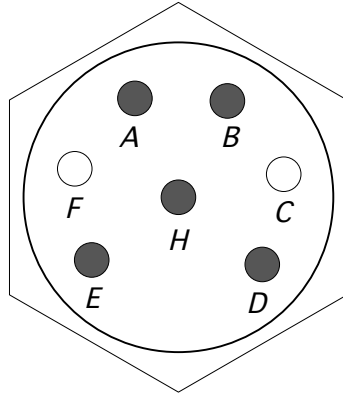

AMP 126-195

REAR VIEW OF MALE CONNECTOR

BELDEN 8723

818-887-9123

g7tek

BiPhase

Part: BiPhase; REF DRAWING			
Dwg#:	BiPhase	Date:	12/31/00
Rev:		File:	BiPhase
Drawn:	TGW	Proj:	
Scale:	N/A		